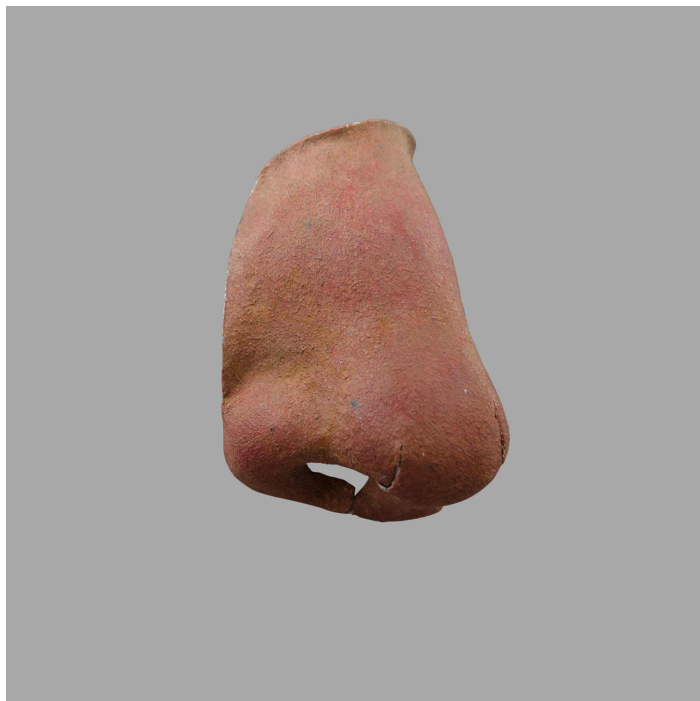

WW1'S NOSE PROSTHESIS

SKU: 1617

Condition Some wear consistent with age and use.

Country Origin France

Date of Manufacture circa 1918

Material galvanized copper

PRODUCT DESCRIPTION

Hand painted galvanized copper.