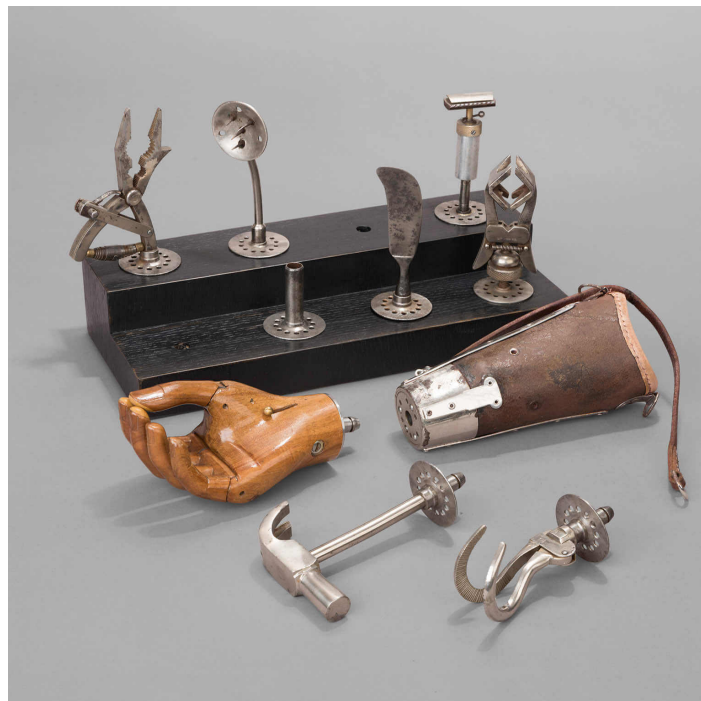

RIGHT FOREARM PROTHESIS, WITH INTERCHANGEABLE TOOLS, C.1930

REF: 1802

DESCRIPTION

The articulated hand is made of wood. It is interchangeable with eight tools that range from hammers to razors and knife ...

Dimensions: 39 cm L x 11 cm W

GALLERY IMAGES