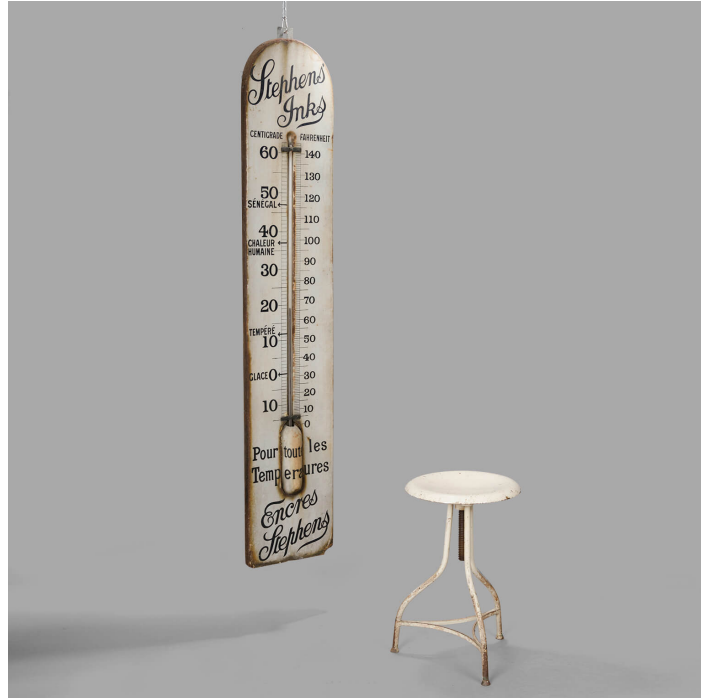

LARGE ADVERTISING "STEPHENS'INKS" THERMOMETER, C. 1920

SKU: 1666

PRODUCT DESCRIPTION

Dimensions: 153cm H x 30cm W

GALLERY IMAGES

memento
mori