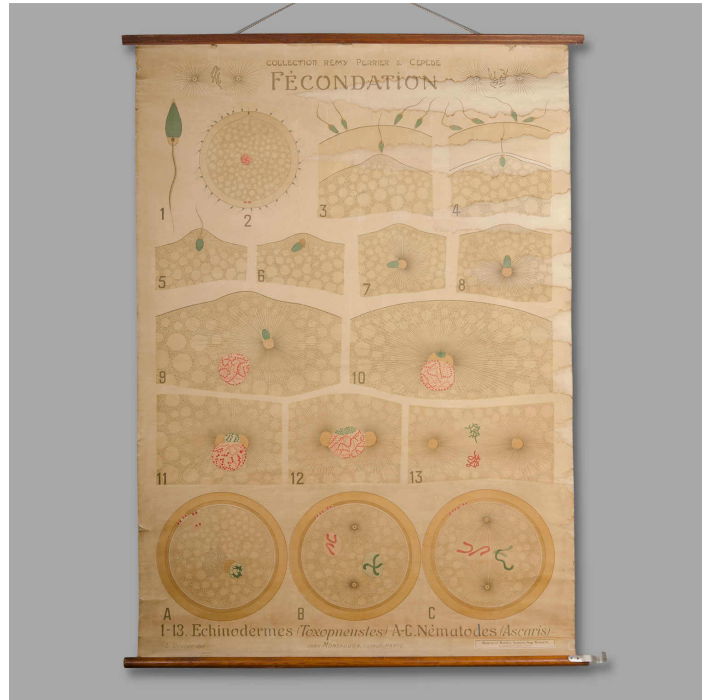

## EDUCATIONAL ZOOLOGY CHART. REMY PERRIER & CÉPÈDE'S COLLECTION

SKU: 1593

**Condition** Some wear consistent with age and use.

**Country Origin** France

**Date of Manufacture** Circa 1920

**Size 1** 155 cm H

**Size 2** 106 cm W

**Material** paper

### PRODUCT DESCRIPTION

"FERTILIZATION"

Remy Perrier (1861-1936) and Casimir Cépède (1882-1954) both Zoologists and French Naturalists.

(Jean Montaudon, editor in Paris ) - Circa 1920

Dimensions: 155cm H x 106 cm W