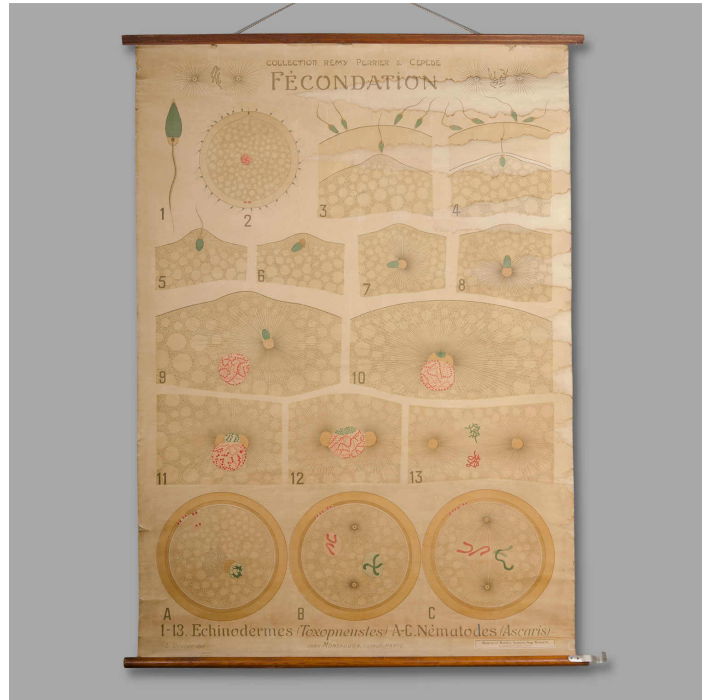

EDUCATIONAL ZOOLOGY CHART. REMY PERRIER & CÉPÈDE'S COLLECTION

SKU: 1593

Condition Some wear consistent with age and use.

Country Origin France

Date of Manufacture Circa 1920

Size 1 155 cm H

Size 2 106 cm W

Material paper

PRODUCT DESCRIPTION

"FERTILIZATION"

Remy Perrier (1861-1936) and Casimir Cépède (1882-1954) both Zoologists and French Naturalists.

(Jean Montaudon, editor in Paris) - Circa 1920

Dimensions: 155cm H x 106 cm W