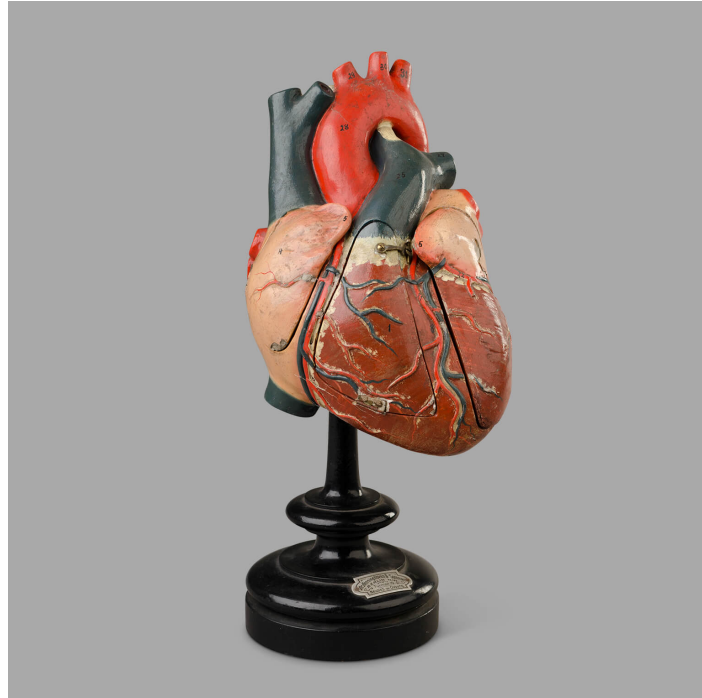

DR BENNINGHOVER & SOMMER HEART MODEL, C. 1880

SKU: 1603

Condition Some wear consistent with age and use.

Country Origin Allemagne

Date of Manufacture 1880

Size 1 34 cm H

Size 2 17 cm W

Size 3 14 cm D

Size 4 base diameter 11 cm

PRODUCT DESCRIPTION

Polychrome painted plaster didactic anatomical heart model signed on the base by "Dr Benninghoven & Sommer - Berlin"

Dimensions: 34 cm H x 17 cm W x 14 cm D, base diameter 11 cm.