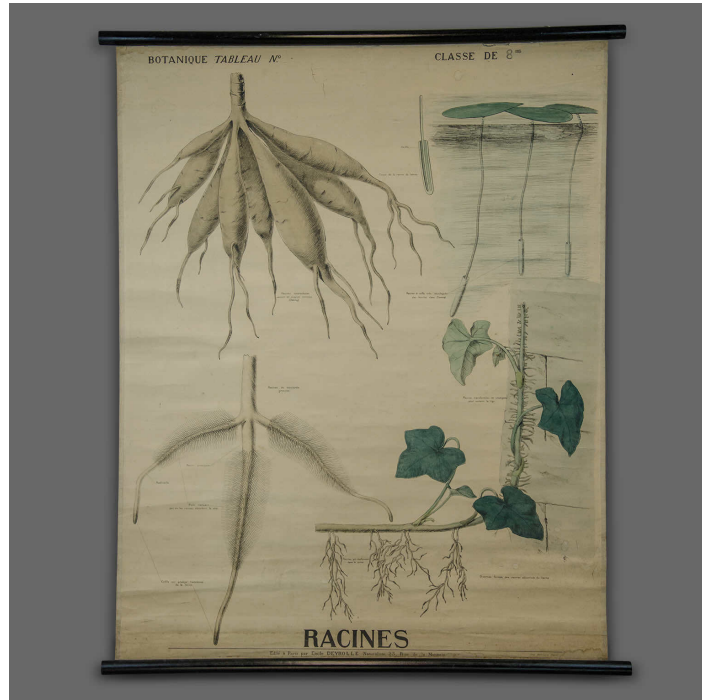

BOTANY CHART FROM MAISON DEYROLLE, END OF NINETEENTH CENTURY

SKU: 1525

Condition Some wear consistent with age and use.

Country Origin France

Date of Manufacture End of XIXth Century

Size 1 118 cm H

Size 2 90 cm W

Material paper pasted on canvas

PRODUCT DESCRIPTION

c"Roots"

Serigraph on paper pasted on canvas. Drawing by Gaston Bonnier, biologist (1853-1922).

Dimensions: 118 cm H x 90 cm W

GALLERY IMAGES