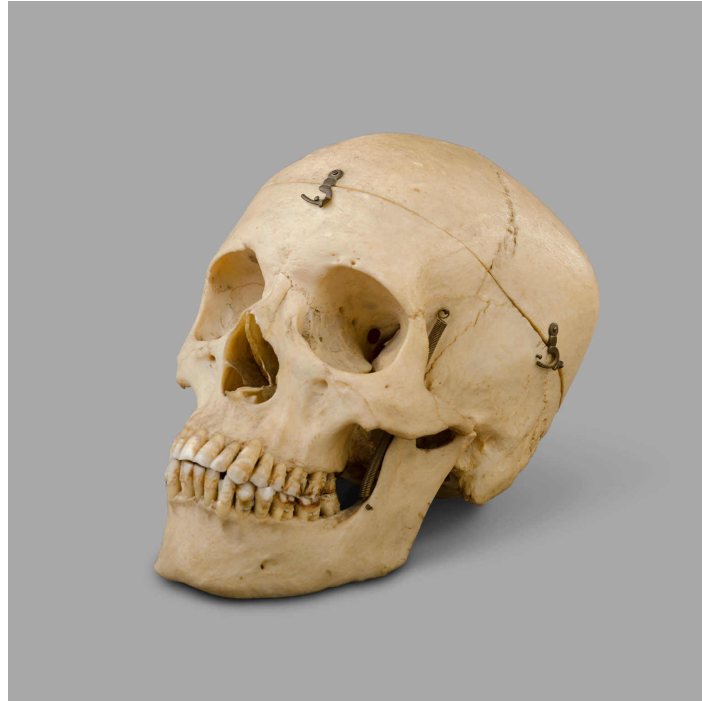

ANATOMICAL STUDY SKULL, BEGINNING OF THE XXTH C.

SKU: 1584

Condition very good condition

Date of Manufacture Early XXth Century

Material Natural

GALLERY IMAGES